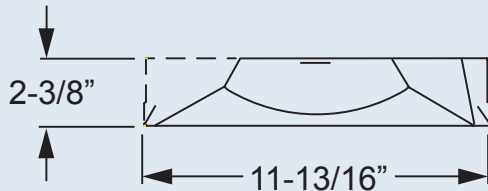

CROSS SECTION