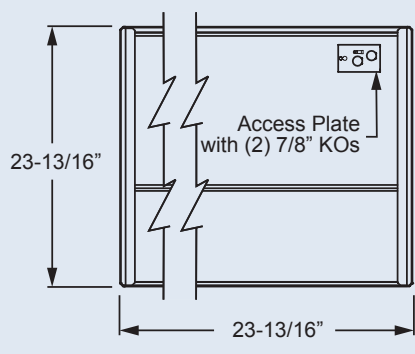

FIXTURE DETAILS

© Copyright 2019 Circadian ZircLight Inc. 22CSPTV112919
Information contained herein subject to change without notice

DIFFUSER

RA Diffuse ribbed acrylic

OPTIONS

EQ CLIPS Earthquake clips (4 per fixture)

EM/10W 10-watt emergency driver (120 277V only)

CP Chicago Plenum (CCEA)

CONTROL OPTIONS

0-10V Dimming controls are standard.

DIM Controls pre-wired for 0-10V low voltage dimming applications

VOLTAGE

UNV 120V-277V
347 347V (not available with EM option)

ZONE STATE/PROVINCE

- **01** QC
- **02** MN, ON-N
- **03** MB, MT, ND, SK
- **04** AB, BC, OR, WA
- **05** CT, DC, DE, MA, MD, ME, NC, NH, NJ, NY, ON-S, PA, RI, VA, VT, WV
- **06** IA, IL, IN, KS, KY, MI, MO, OH, OK, TN, WI
- **07** CO, NE, NM, SD, UT, WY
- **08** CA, ID, NV
- **09** FL, GA, SC
- **10** AL, AR, LA, MS, TX
- **11** AZ

SPECIFICATIONS

Optical Spectrum: Quality white light 24/7 with the precise wavelength spectrum, day and night, to optimize health and performance.

Optical Output: Nominal lumens 2000 - 3000. Life rating exceeds 50,000 hours at L₇₀.

Color Characteristics: CRI > 80; CCT 3200 – 4200K; Spectrum modulates based on astronomical time.

Electrical: 25 - 54 watts dimmable to 10% (50% recommended) using standard 0-10V DC protocol. Universal input voltage range (120-277VAC) or 347VAC. Driver transient protection to NEMA SSL-2010. Non-roadway 2.5KV.

Construction: Heavy-duty C.R.S. construction. Matte white paint and frosted lens provide pleasing architectural aesthetics with non-glare reflective surfaces. Shallow housing depth (2 3/8") minimizes required plenum space.

Installation: For non-insulated standard 15/16" T-grid ceiling applications.

Weight: 21 pounds (9.5 kg)

Operating Temperature: 0°C - 40°C

Listings: Rated for dry indoor locations. UL1598 listed, FCC and RoHS compliant.

Warranty: Limited 5-year warranty

Enhanced Visual: Uniform ambient illumination. Ribbed lens for enhanced visual comfort.

DynamicBlu™ Spectrum Control with Zirc™ NightSafe™ and DaySync™ LEDs

2 Main Street, Suite 340
Stoneham, MA 02180

www.circadianlight.com