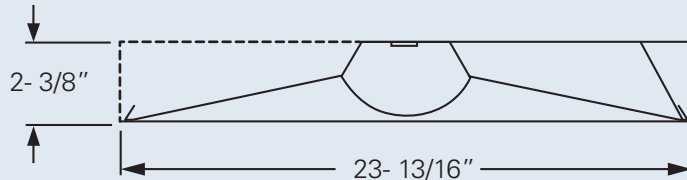

CROSS SECTION

EXAMPLE

CSPT - 2 2 - L3000 / 835 - RA - OPTIONS - DIM - UNV - XX

SERIES   NOM W.   NOM L.   3000   CRI & CCT   DIFFUSER   OPTIONS   CONTROLS   VOLTAGE   ZONES

ORDERING INFORMATION

CIRCADIAN SERIES

CSPT Circadian Shallow Plenum Troffer
CSM Circadian Surface Mount

NOMINAL WIDTH

2   2'

NOMINAL LENGTH

2   2'

LUMEN OUTPUT

Lumen Package	Lumens	Wattage (nom/max)
L2000	2000	25/36
L3000	3000	37/54

CRI & CCT

835 CRI > 80; CCT 3200 – 4200K; Spectrum modulates based on astronomical time.