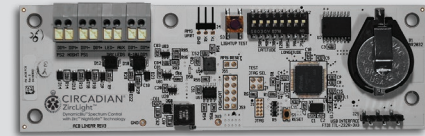

SURFACE MOUNT (CSM Series)

FIXTURE PERFORMANCE DATA*

Nominal Lumen Output	Nominal Wattage	Average Luminaire Efficacy (lm/W)	CCT (k)	CRI	MAX WATTAGE
2' X 2' UNIT					
2000-3000	19-45	up to 87	3200-4200	> 80	up to 54

* based upon 24 hour duty cycle - 12 hour night, 12 hour day

2x2 LED TROFFER CSPT/CSM Series

CROSS SECTION

EXAMPLE

CSPT - 2 2 - L3000 / 835 - RA - OPTIONS - DIM - UNV - XX

SERIES NOM W. NOM L. 3000 CRI & CCT DIFFUSER OPTIONS CONTROLS VOLTAGE ZONES